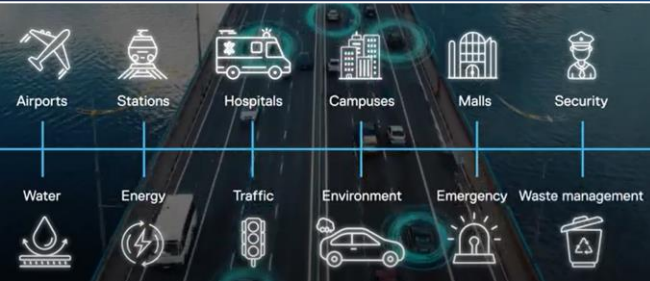

70+
Countries

Ready-to-ship tailored and distinct custom solutions

Off the shelf
Dell standard

De-branded,
Re-brand Ready
OEM-Ready

Stability, longevity
& visibility
XL | XE

Industrialized
durability
Industrialized

Making your
ideas a reality
Custom

6 Use Cases in 6 Verticals

Smart Cities

- Video Surveillance & **Computer Vision** at the Edge - *Predict*
- **Digital Twin** in Smart Buildings for Sustainability
- **Autonomous Vehicles and V2X**